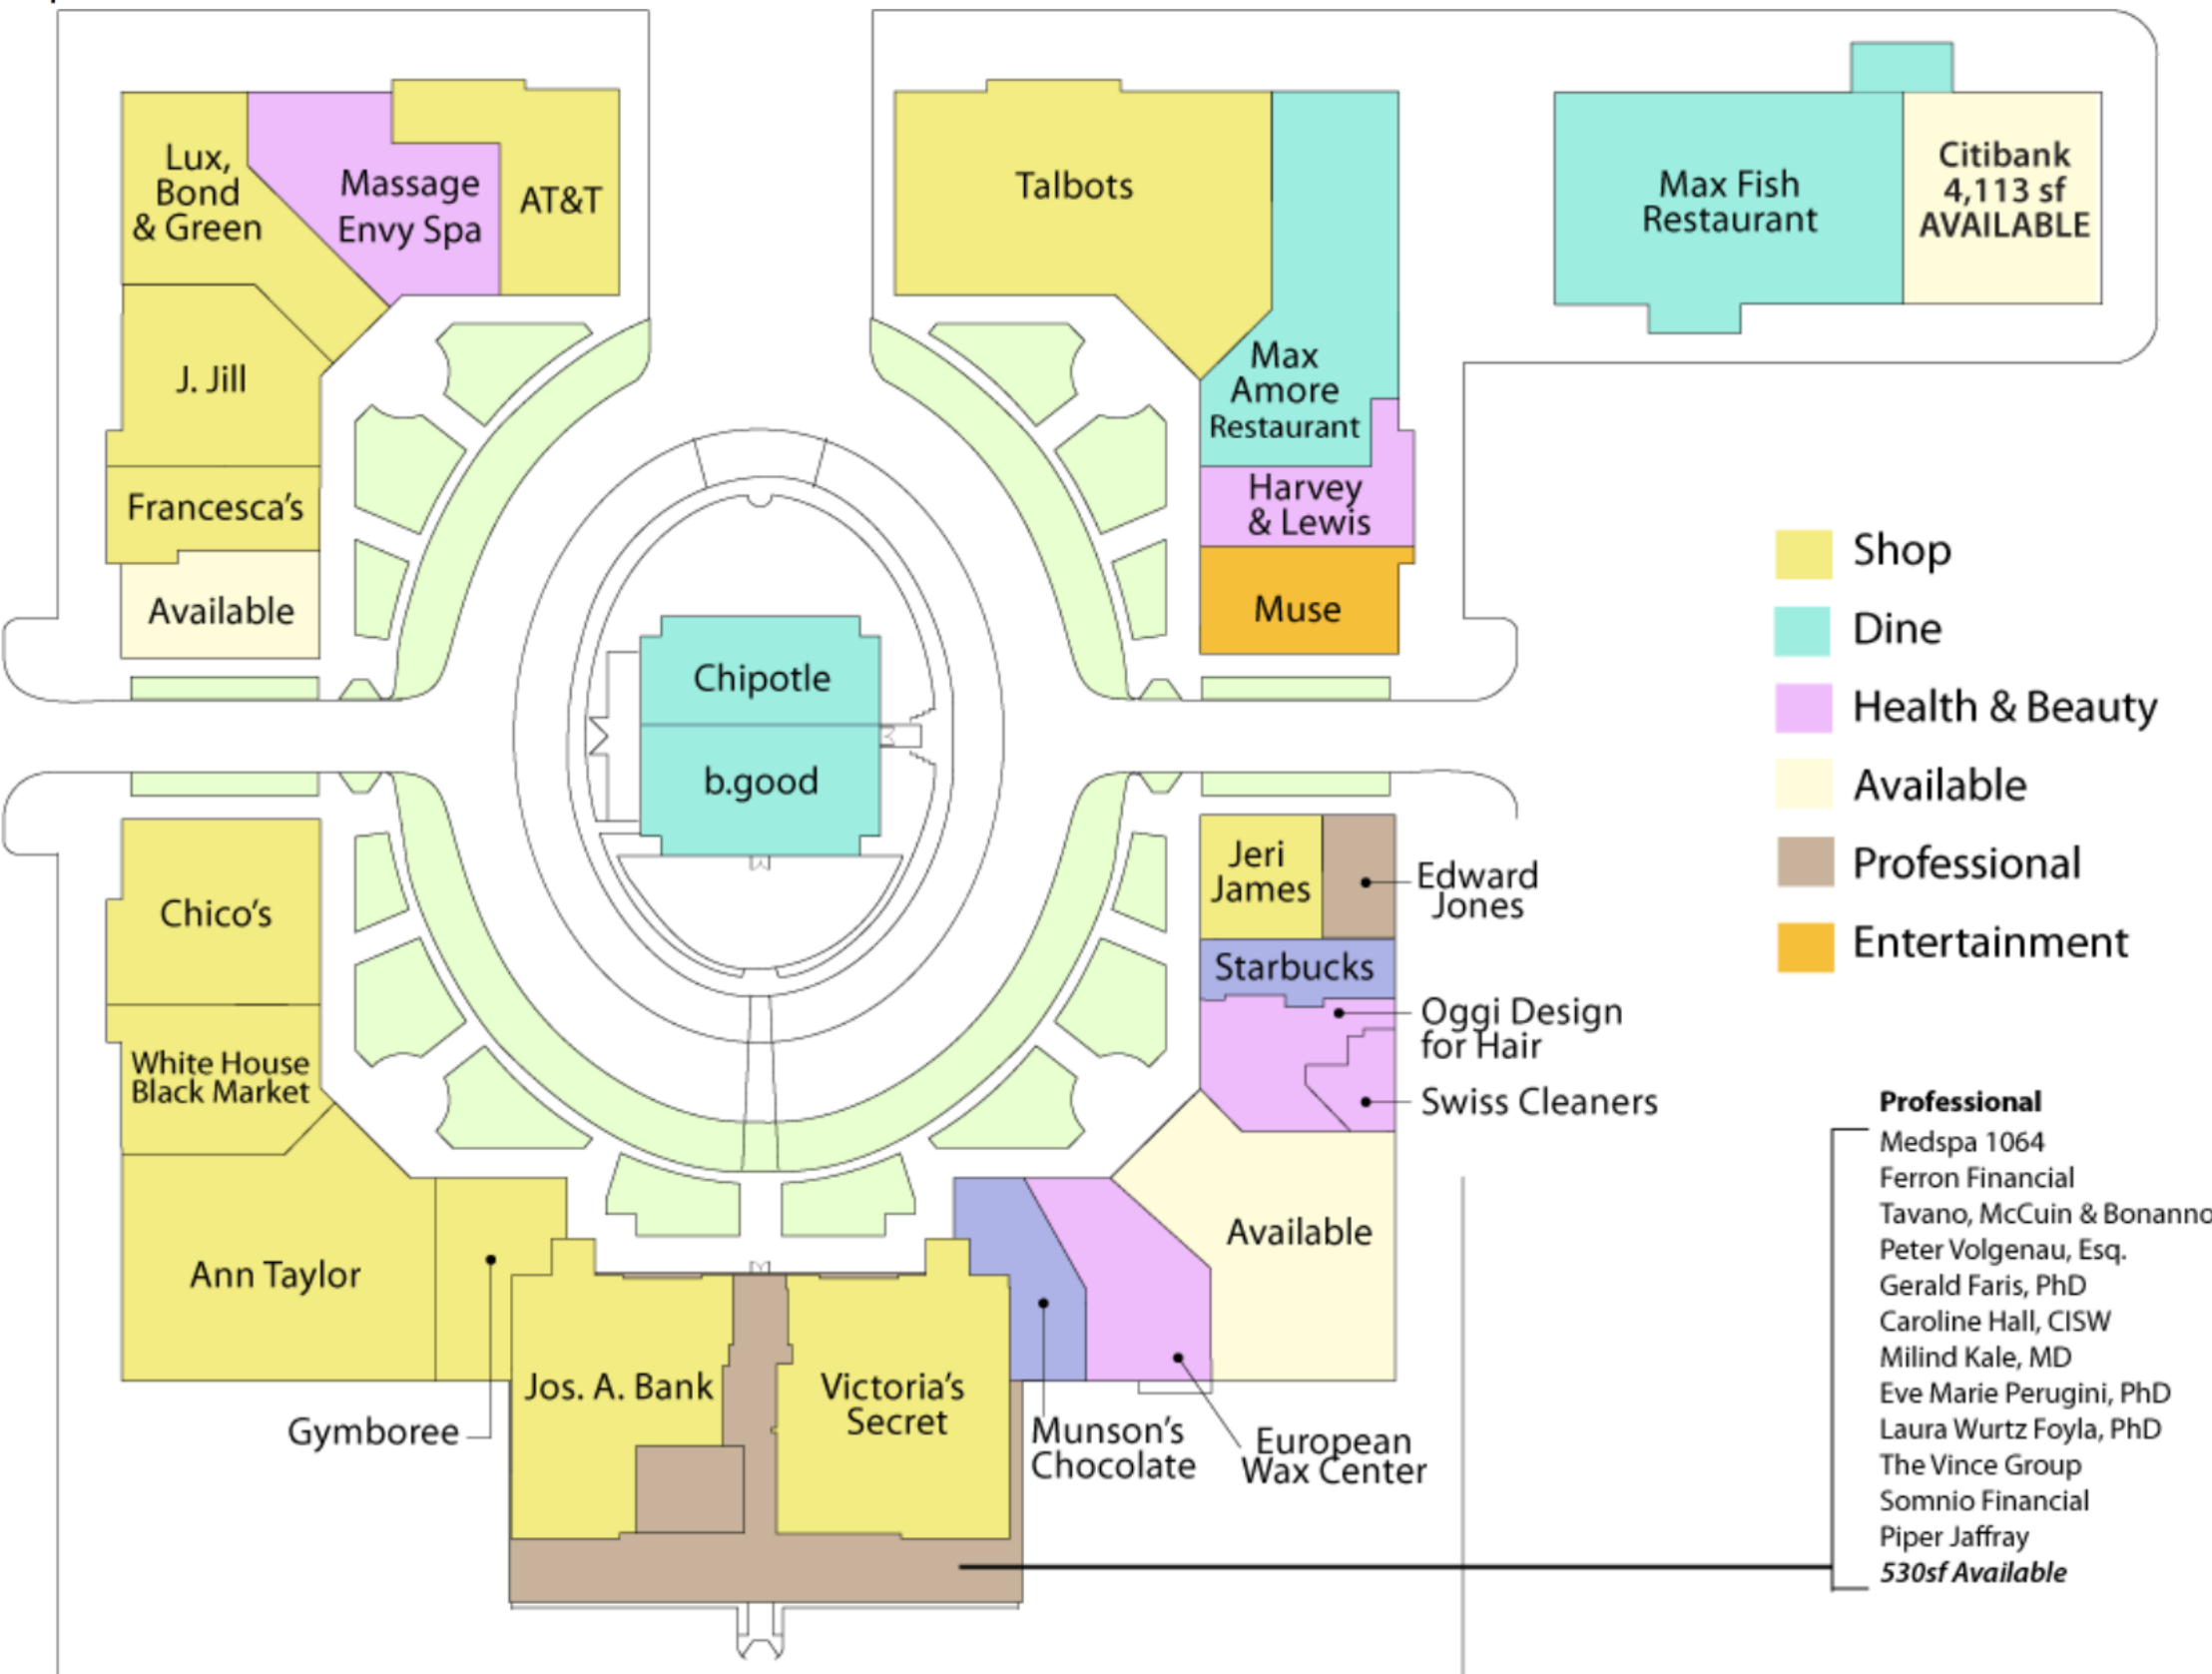

Map

Lux, Bond & Green  
 Massage Envy Spa  
 AT&T

Talbots

Max Fish Restaurant  
 Citibank  
 4,113 sf  
 AVAILABLE

J. Jill

Max Amore Restaurant

Francesca's

Harvey & Lewis

Starbucks

Oggi Design for Hair

Swiss Cleaners

Ann Taylor

Available

Gymboree

Jos. A. Bank

Victoria's Secret